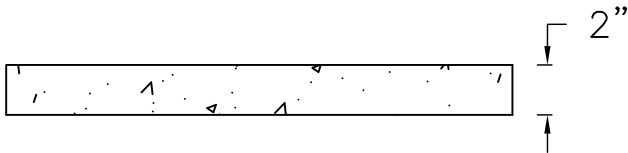

5 Outlet Distribution Box

14 ¹/₄" Tall x 15 ¹/₄" Wide x 20 ¹/₄" Long

Manufactured by:

Molds Of Bethlehem, Inc
36 Bethlehem Mfg. Lane
Hickory, NC 28601
800-659-7815

Specifications:

Box = .041 yds = 165 lbs. approx.
Lid = .016 yds = 65 lbs. approx.
Concrete: 3,500 PSI Minimum

Date: 3-22-2006

Scale: 1" = 8

Name: C:\ACAD\dwg\DBox\14x15.25x20.25\14x15.25x20.25Dbox5outlet.dwg

This drawing is the property of Bethlehem Mfg. Co., Inc. and may not be reproduced, published, or used in any way without written permission from Bethlehem Manufacturing Co., Inc.