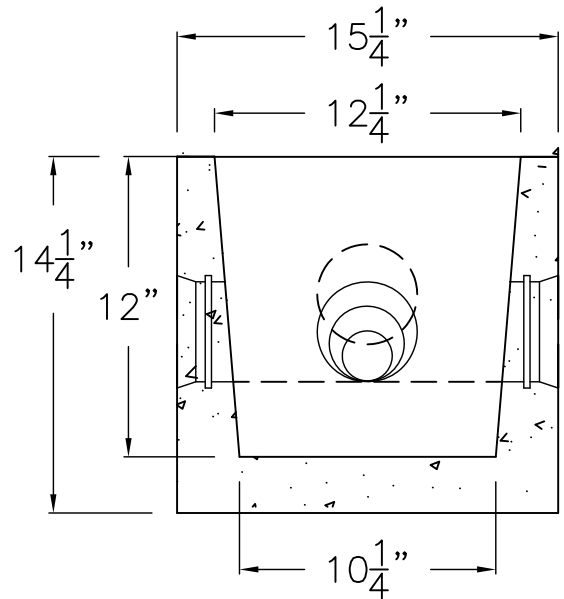

5 Outlet Distribution Box

14 ¹/₄" Tall x 15 ¹/₄" Wide x 20 ¹/₄" Long

Manufactured by:

Molds Of Bethlehem, Inc
36 Bethlehem Mfg. Lane
Hickory, NC 28601
800-659-7815

Specifications:

Box = .041 yds = 165 lbs. approx.
Lid = .016 yds = 65 lbs. approx.
Concrete: 3,500 PSI Minimum

Date: 3-22-2006

Scale: 1" = 8

Name: C:\ACAD\dwg\DBox\14x15.25x20.25\14x15.25x20.25Dbox5outlet.dwg

This drawing is the property of Bethlehem Mfg. Co., Inc. and may not be reproduced, published, or used in any way without written permission from Bethlehem Manufacturing Co., Inc.