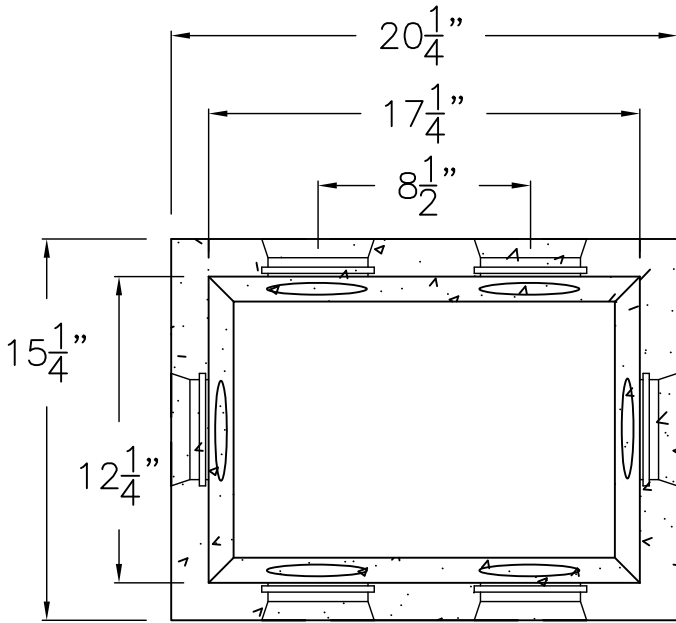

5 Outlet Distribution Box

14 ¹/₄" Tall x 15 ¹/₄" Wide x 20 ¹/₄" Long

Manufactured by:

Molds Of Bethlehem, Inc
36 Bethlehem Mfg. Lane
Hickory, NC 28601
800-659-7815

Specifications:

Box = .041 yds = 165 lbs. approx.
Lid = .016 yds = 65 lbs. approx.
Concrete: 3,500 PSI Minimum

Date: 3-22-2006

Scale: 1" = 8

Name: C:\ACAD\dwg\DBox\14x15.25x20.25\14x15.25x20.25Dbox5outlet.dwg

This drawing is the property of Bethlehem Mfg. Co., Inc. and may not be reproduced, published, or used in any way without written permission from Bethlehem Manufacturing Co., Inc.