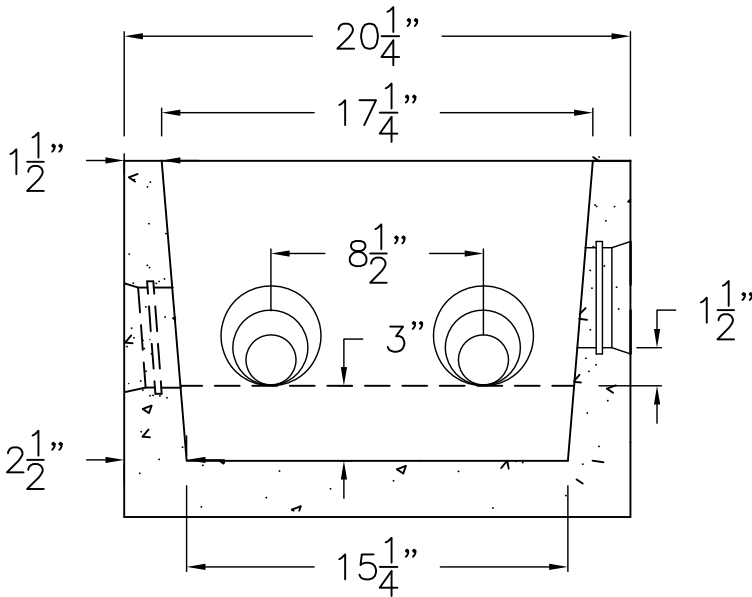

5 Outlet Distribution Box

14 ¹/₄" Tall x 15 ¹/₄" Wide x 20 ¹/₄" Long

Manufactured by:

Molds Of Bethlehem, Inc
36 Bethlehem Mfg. Lane
Hickory, NC 28601
800-659-7815

Specifications:

Box = .041 yds = 165 lbs. approx.
Lid = .016 yds = 65 lbs. approx.
Concrete: 3,500 PSI Minimum

Date: 3-22-2006

Scale: 1" = 8

Name: C:\ACAD\dwg\DBox\14x15.25x20.25\14x15.25x20.25Dbox5outlet.dwg

This drawing is the property of Bethlehem Mfg. Co., Inc. and may not be reproduced, published, or used in any way without written permission from Bethlehem Manufacturing Co., Inc.