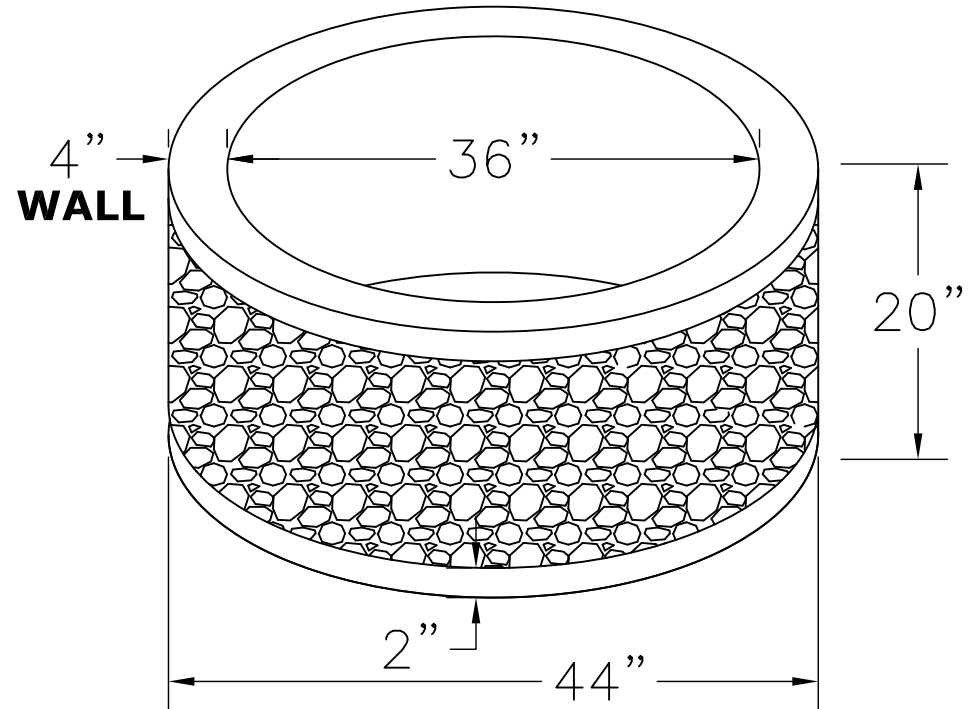

This drawing is the property of Bethlehem Manufacturing Company, Inc. and may not be reproduced, published, or used in any way without written permission from Bethlehem Manufacturing Company, Inc.

C:\ACAD\dwg\FirePits\Concrete.dwg

139 x 4 x 18 = .215 yds. = 860 lb