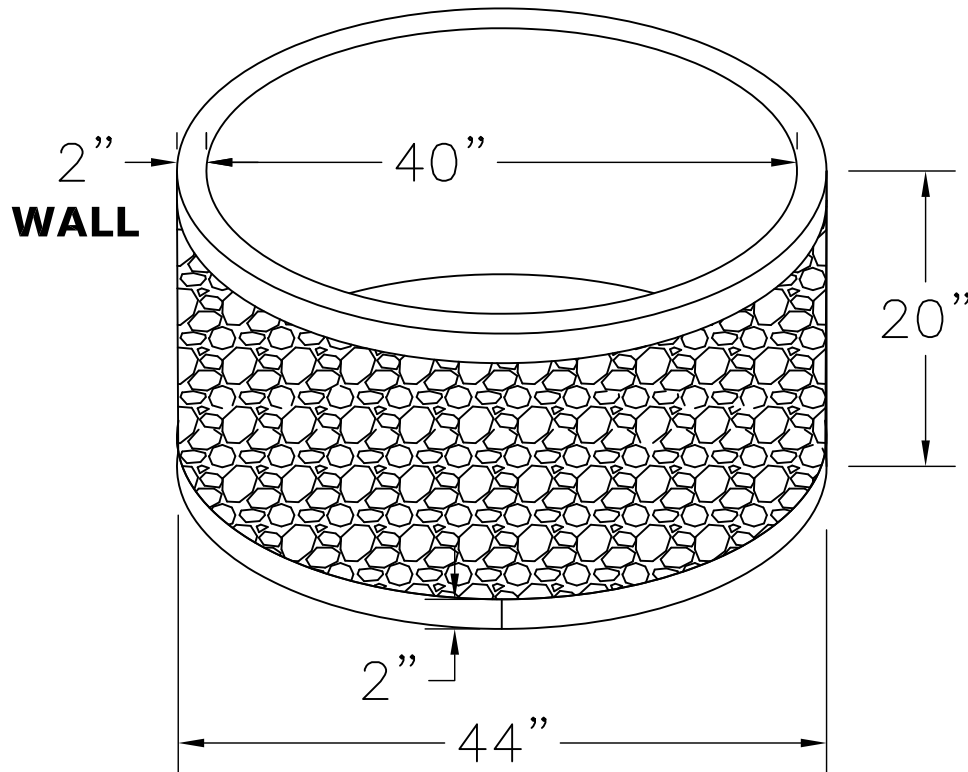

Molds Of Bethlehem, Inc.

Subsidiary of Bethlehem Manufacturing Co., Inc.
36 Bethlehem Mfg. Lane
Hickory, North Carolina 28601
(800) 659-7815 • (828) 495 4381 FAX

.12 yds. = 480 lb

OPEN BOTTOM PLANTER BOX

This drawing is the property of Bethlehem Manufacturing Company, Inc. and may not be reproduced, published, or used in any way without written permission from Bethlehem Manufacturing Company, Inc.

C:\ACAD\dwg\PlanterBox\44 Round
Bethlehem PlanterBox-Table\44 Round
BethlehemGardenPlanterBox-Table.dwg

139 x 2 x 20 = .12 yds. = 480 lb

Molds Of Bethlehem, Inc.

Subsidiary of Bethlehem Manufacturing Co., Inc.
36 Bethlehem Mfg. Lane
Hickory, North Carolina 28601
(800) 659-7815 • (828) 495 4381 FAX

.215 yds. = 860 lb