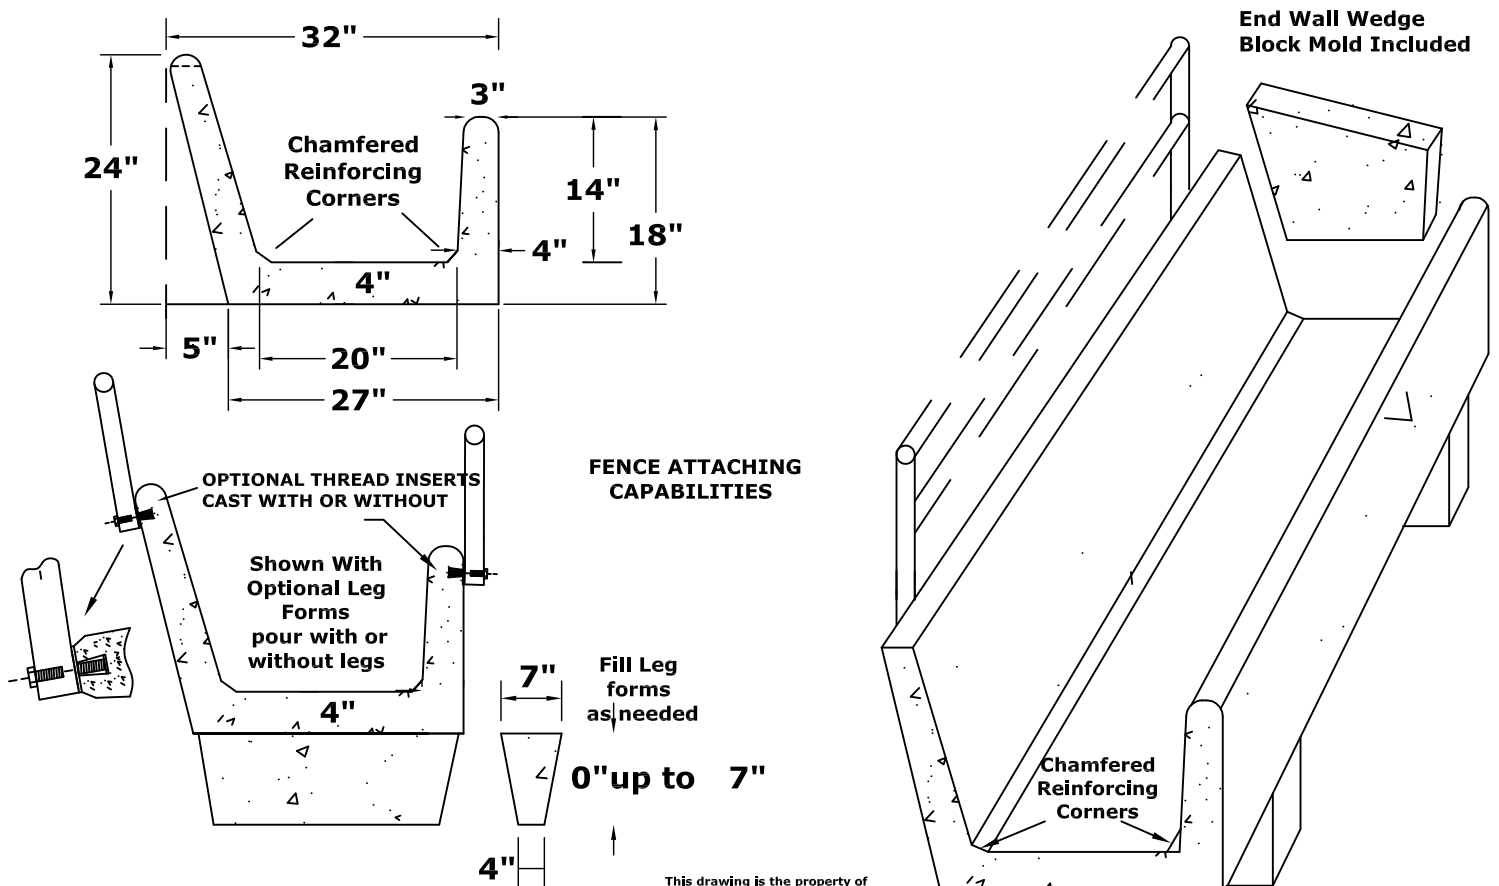

Molds of Bethlehem, Inc.

Subsidiary of Bethlehem Manufacturing Co., Inc.

36 Bethlehem Mfg. Lane
Hickory, North Carolina 28601
(800) 659-7815 • (828) 495-4381 FAX

LIVESTOCK FEED BUNK

8 Feet .55 YDS. = 2,200 LBS.

24x32x96JBunkFeed.dwg
Drawn by: Latt Moretz