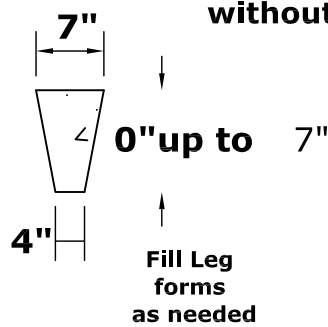

**Molds of Bethlehem, Inc.**  
**Subsidiary of Bethlehem Manufacturing Co., Inc.**  
**36 Bethlehem Mfg. Lane**  
**Hickory, North Carolina 28601**  
**(800) 659-7815 • (828) 495-4381 FAX**

10 Feet .55 YDS. = 2,200 LBS.

Shown With  
Optional Legs  
Form  
Pours with or  
without legs

Top  
Beveled  
Edges

Top View

End View

Side View

This drawing is the property of Bethlehem Mfg. Co., Inc. and may not be reproduced, published, or used in any way without written permission of Bethlehem Mfg. Co., Inc.