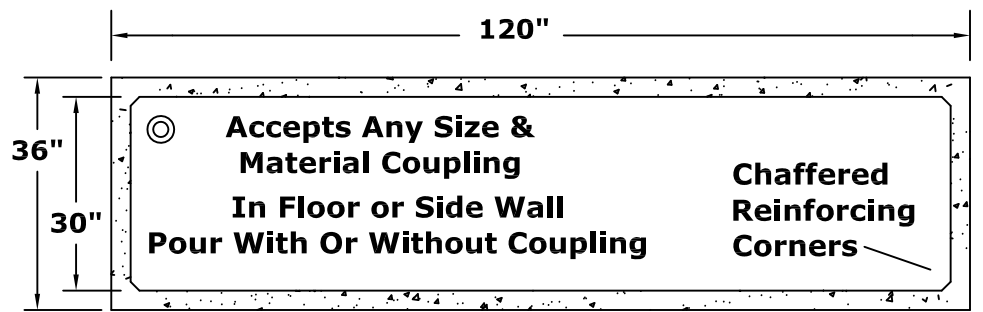

**Molds of Bethlehem, Inc.**  
**Subsidiary of Bethlehem Manufacturing Co., Inc.**  
**36 Bethlehem Mfg. Lane**  
**Hickory, North Carolina 28601**  
**(800) 659-7815 • (828) 495-4381 FAX**

10 Feet .55 YDS. = 2,200 LBS.

Shown With  
Optional Legs  
Form  
Pours with or  
without legs

Top  
Beveled  
Edges

Top View

End View

Side View

This drawing is the property of Bethlehem Mfg. Co., Inc. and may not be reproduced, published, or used in any way without written permission of Bethlehem Mfg. Co., Inc.