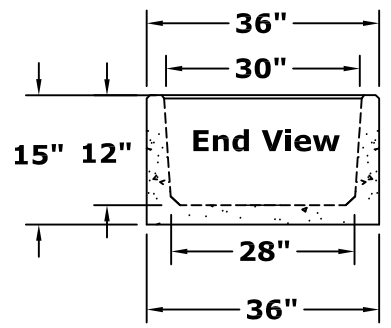

**Molds of Bethlehem, Inc.**  
**Subsidiary of Bethlehem Manufacturing Co., Inc.**  
**36 Bethlehem Mfg. Lane**  
**Hickory, North Carolina 28601**  
**(800) 659-7815 • (828) 495-4381 FAX**

10 Feet .55 YDS. = 2,200 LBS.

Shown With  
Optional Legs  
Form  
Pours with or  
without legs

Top  
Beveled  
Edges

Top View

End View

Side View

This drawing is the property of Bethlehem Mfg. Co., Inc. and may not be reproduced, published, or used in any way without written permission of Bethlehem Mfg. Co., Inc.