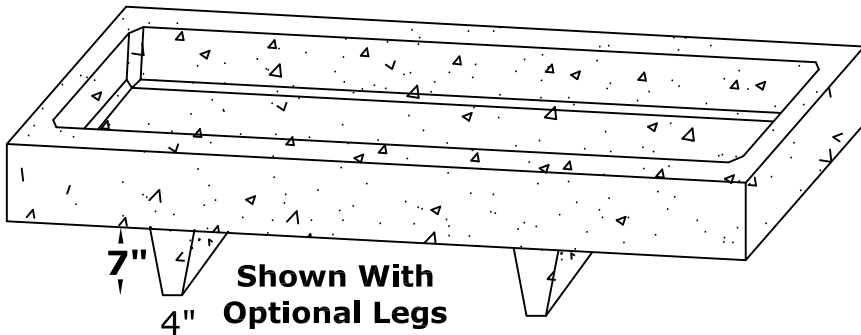

**Molds of Bethlehem, Inc.**  
**Subsidiary of Bethlehem Manufacturing Co., Inc.**  
**36 Bethlehem Mfg. Lane**  
**Hickory, North Carolina 28601**  
**(800) 659-7815 • (828) 495-4381 FAX**

10 Feet .55 YDS. = 2,200 LBS.

Shown With  
Optional Legs  
Form  
Pours with or  
without legs

Top  
Beveled  
Edges

Top View

End View

Side View

This drawing is the property of Bethlehem Mfg. Co., Inc. and may not be reproduced, published, or used in any way without written permission of Bethlehem Mfg. Co., Inc.